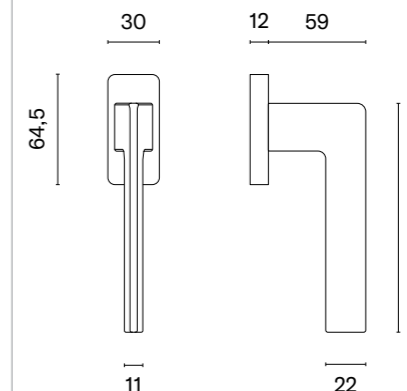

model	wykończenie	klamka kod: ST O OMA Q sztuka cena netto zł (brutto zł)	model	wykończenie	klamka kod: ST O HIRA Q sztuka cena netto zł (brutto zł)
	CP chrom polerowany	52,14 (64,13)		SNM nikiel	52,14 (64,13)
	PSC chrom satynowy			MSB tytan	
	BLACK czarny matowy				

Klamka występuje w wersji drzwiowej (str. 209)

* Przy zamówieniu prosimy podać stronność klamki: prawa (P) lub lewa (L).