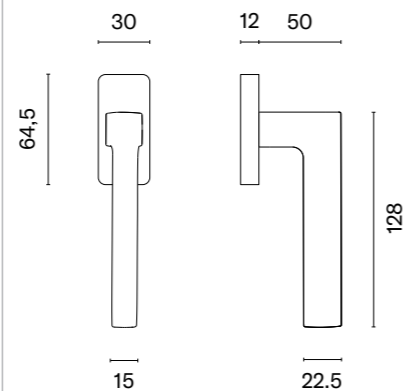

model	wykończenie	klamka kod: ST O OGA Q sztuka cena netto zł (brutto zł)	model	wykończenie	klamka kod: ST O OGA Q sztuka cena netto zł (brutto zł)
	PSC chrom satynowy	52,14 (64,13)		MSN nikiel	52,14 (64,13)
	BLACK czarny matowy				

Klamka występuje w wersji drzwiowej (str. 208)

* Przy zamówieniu prosimy podać stronność klamki: prawa (P) lub lewa (L).